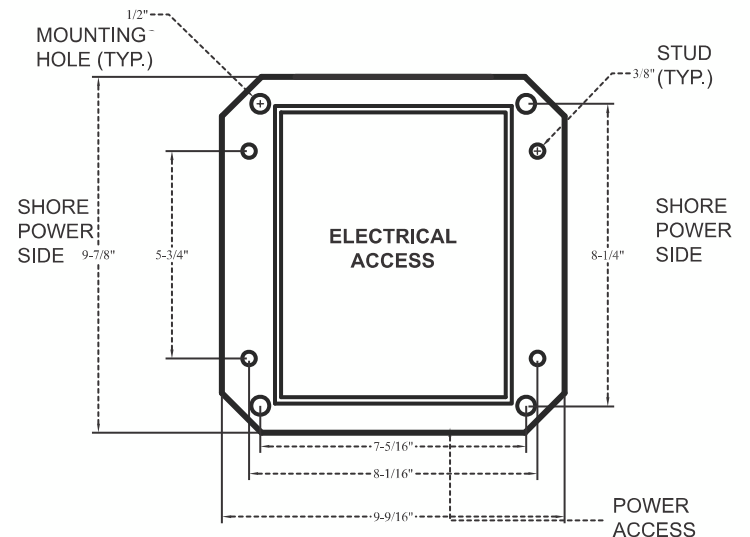

Lighthouse - SS Base Diagram